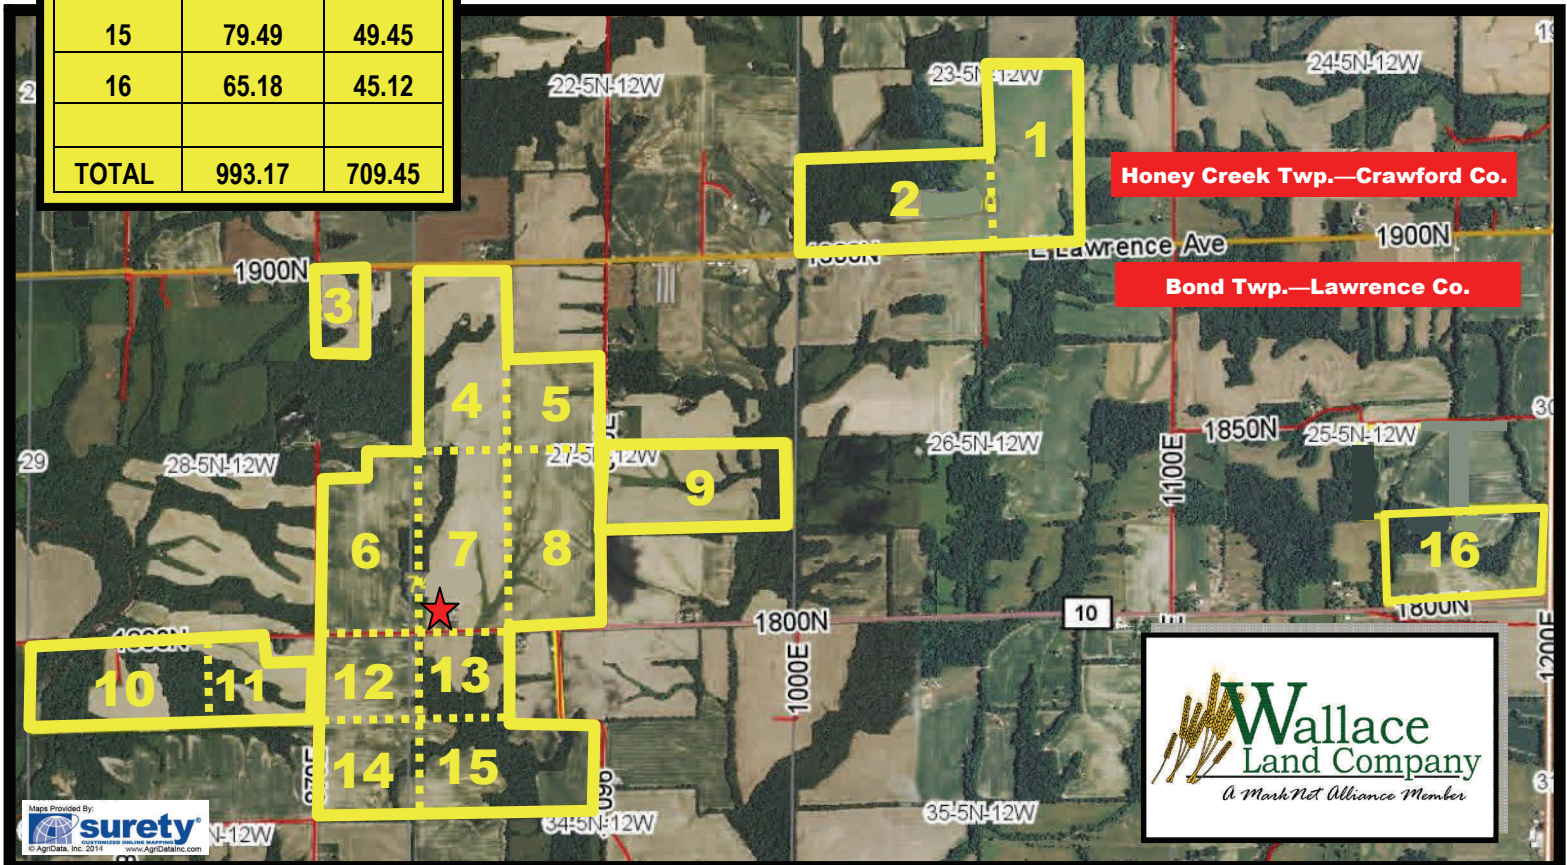

Auction!

Thurs.—July 24th—1:00pm - Robinson, IL

±993.17 Acres—Leach Family Farms

Tract #	Tax Acres	Est Till
1	80	70.87
2	80	34.98
3	20	15.67
4	80	67.2
5	40	37.08
6	75.29	67.71
7	79.5	58.74
8	79.5	69.69
9	80	56.39
10	80	23.17
11	34.72	27.2
12	40	35.35
13	39.49	17.95
14	40	32.88
15	79.49	49.45
16	65.18	45.12
TOTAL	993.17	709.45

Tracts 1 & 2—Section 23—Honey Creek Twp.—Crawford County, IL

Tracts 3-16—Sections 28-27-33-34-25—Bond Twp.—Lawrence County, IL

TILLABLE FARMLAND

TREES / RIVER / HUNTING & RECREATION LAND

★ **Tract 7—Multiple Grain Bins**

(see Tract 7 Info Sheet for Details)

Offered in 16 Tracts and in Combinations!

* The tillable acres figure provided is an estimate and is not guaranteed. Diagrams and boundaries pictured are approximate.