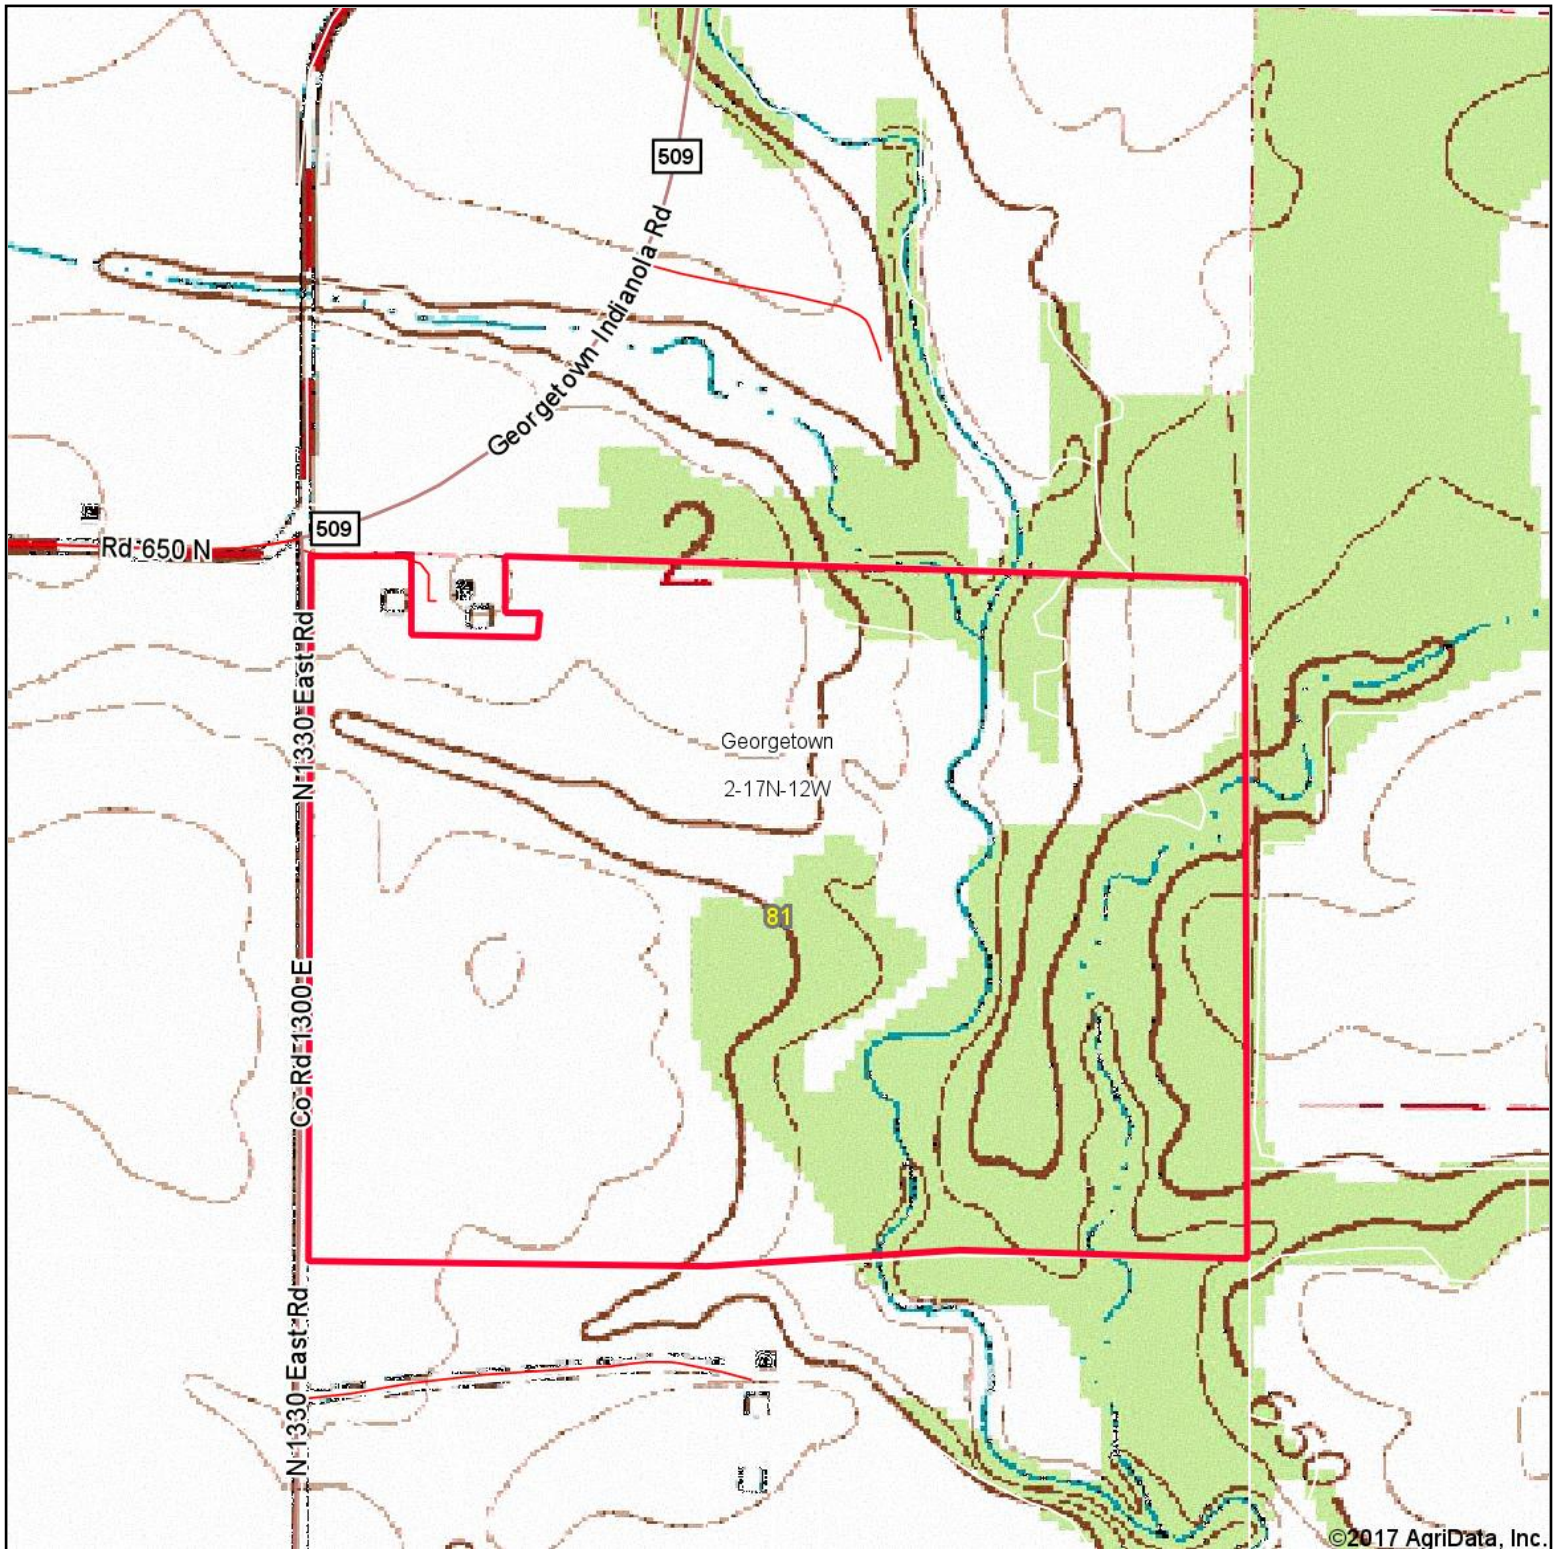

Topography Map

map center: 39° 57' 36.75, -87° 41' 0.3

© AgriData, Inc. 2017 www.AgriDataInc.com

2-17N-12W
Vermilion County
Illinois

8/29/2017