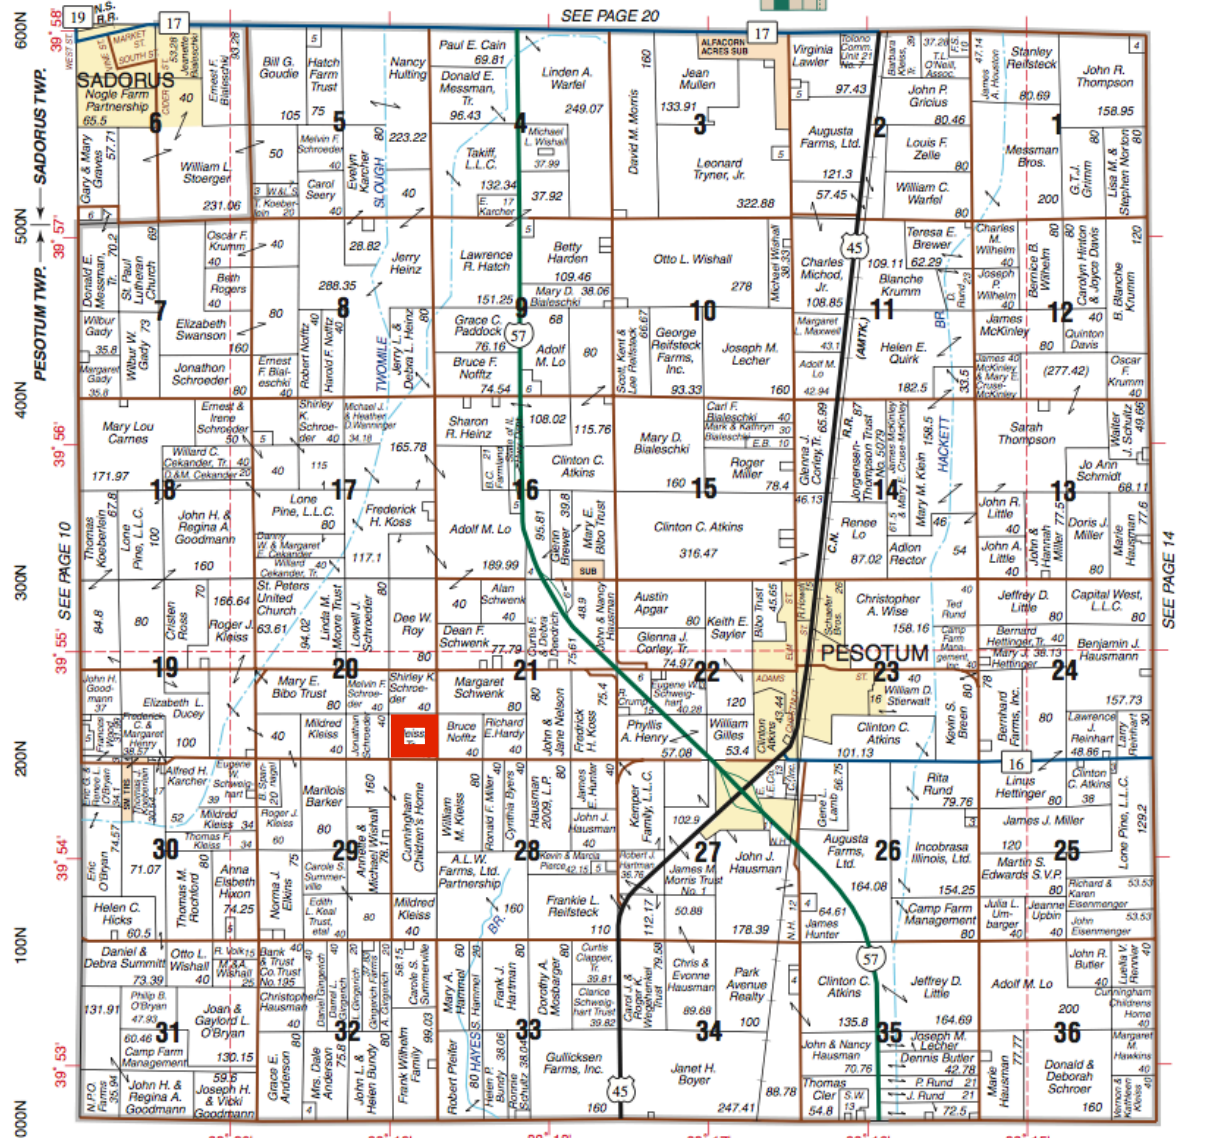

PESOTUM SOUTHEAST PART

SADORUS

T.17N.-R.8E.

SEE PAGE 20

SEE PAGE 14