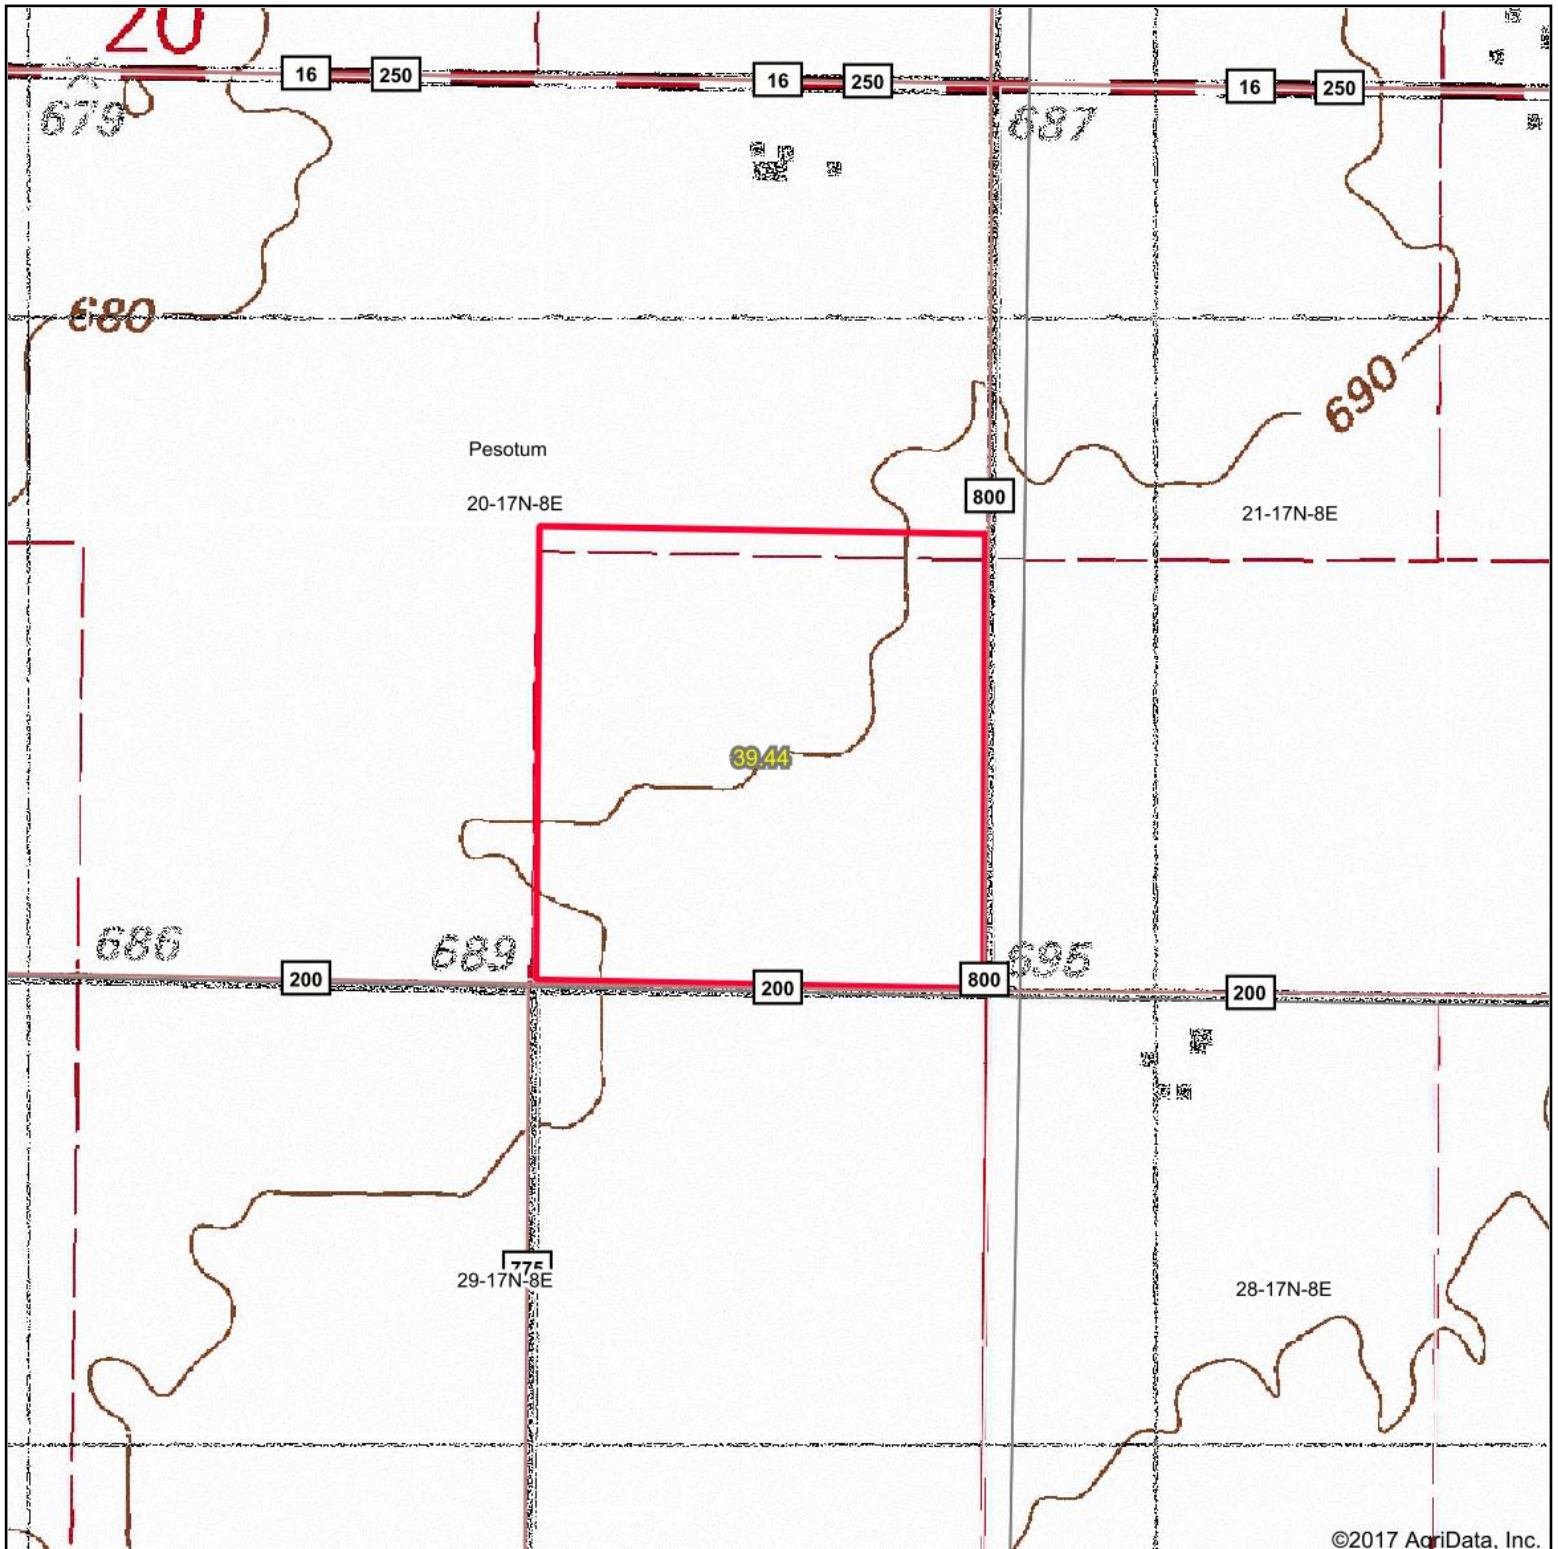

Topography Map

©2017 AgriData, Inc.

map center: 39° 54' 35.79, -88° 18' 51.34

20-17N-8E
Champaign County
Illinois

1/7/2018